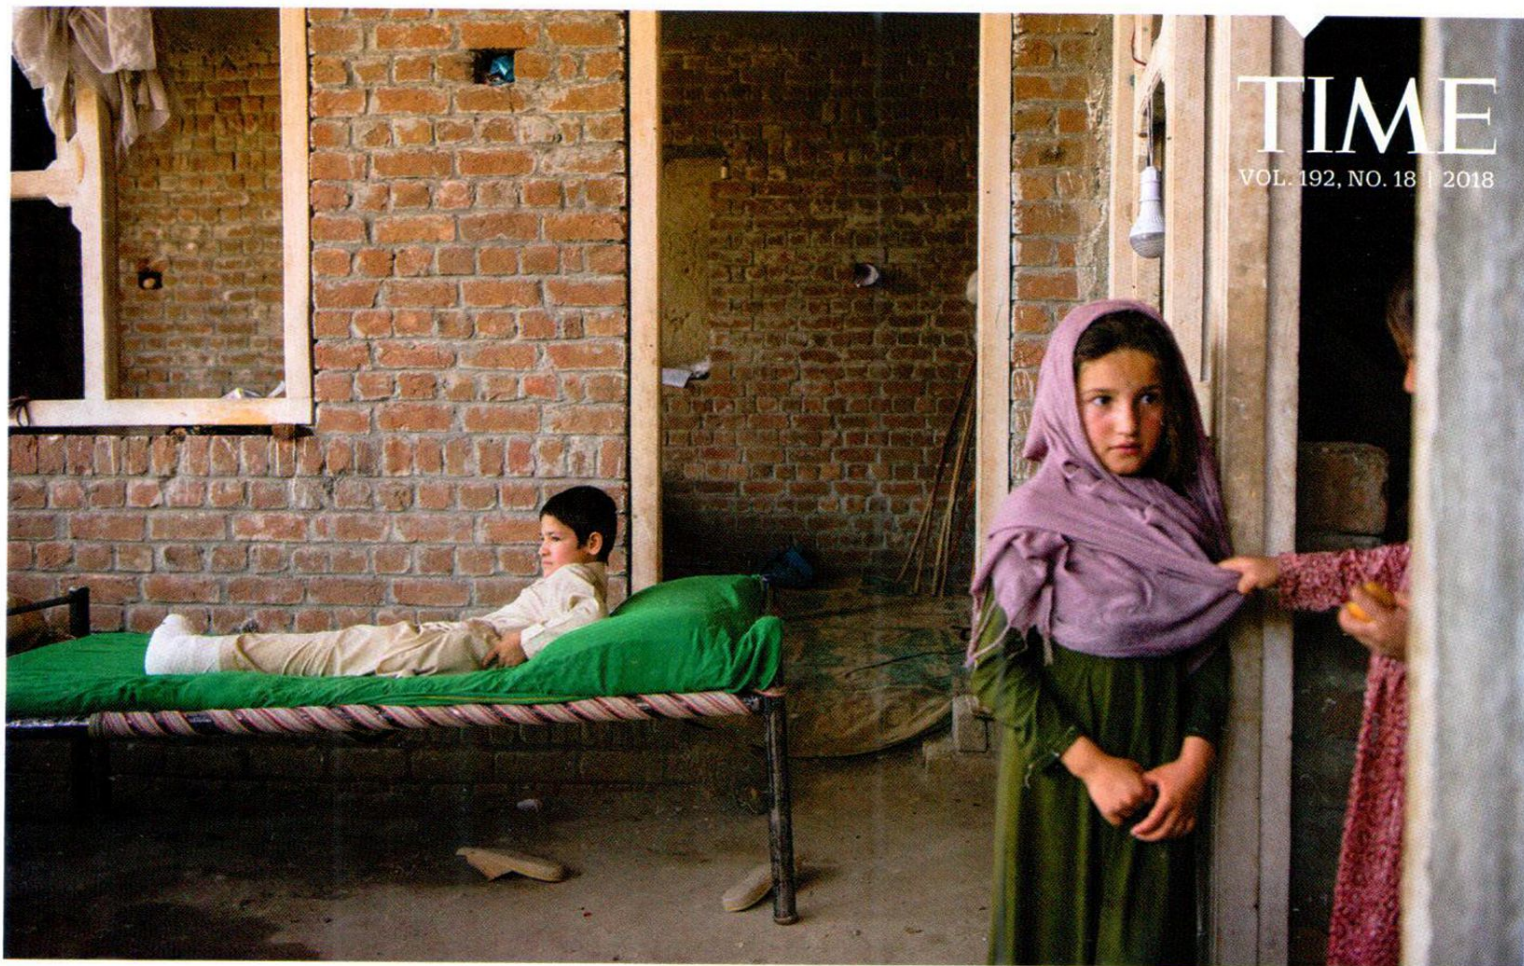

TIME

When War Comes Home

In a remote Afghan village, one explosion changed a family forever

38

9 771064 030005

4 | Conversation
6 | For the Record

The Brief

News from the U.S. and around the world

One Family's Toll

A single explosion transforms lives in an Afghan village
By Andrew Quilty 26

After the Scandal

A lauded Liberian charity turned out to be a predator's playground
By Karl Vick 38

Nigeria's Promise

▲ At home in rural Afghanistan on May 31, Mangal recovered from his wounds

ON THE COVER: Seven wounded children in their makeshift home classroom on Oct. 11. From left: Aman, 5, Mangal, now 8, Rabia, 7, Marwa, 4, Shafiqullah, 12 (at rear), Abdul Rashid, now 9 (in wheelchair) and his twin Bashir

ON THE COVER AND ABOVE: Photograph by Andrew Quilty for TIME